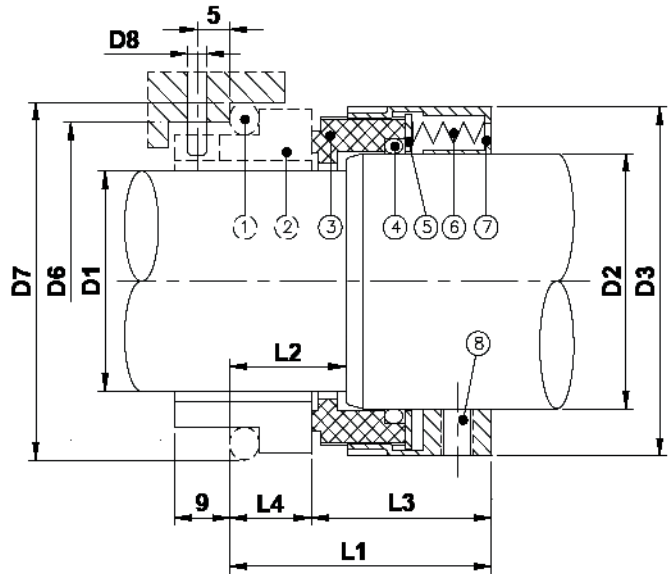

TYPE NES-11B

- 1 O-Ring
- 2 Stationary Face
- 3 Rotary Face
- 4 O-Ring
- 5 Disc
- 6 Spring
- 7 Retainer
- 8 Drive Screw

Features:

Short working length, can suits all DIN standard pumps. Wave springs are available on request.

Operating Conditions:

Pressure: Up to 17kg/cm² (240 PSI)
 Temperature: -20°C ~230°C
 Speed: Up to 15m/s

Materials:

Rotary Face: Carbon, SiC, SSiC, TC.
 Stationary Face: SiC, SSiC, TC.
 Elastomer: NBR, EPDM, Viton<.
 Spring: 304SS, 316SS, Has C
 All Metal Parts: 304SS, 316SS.